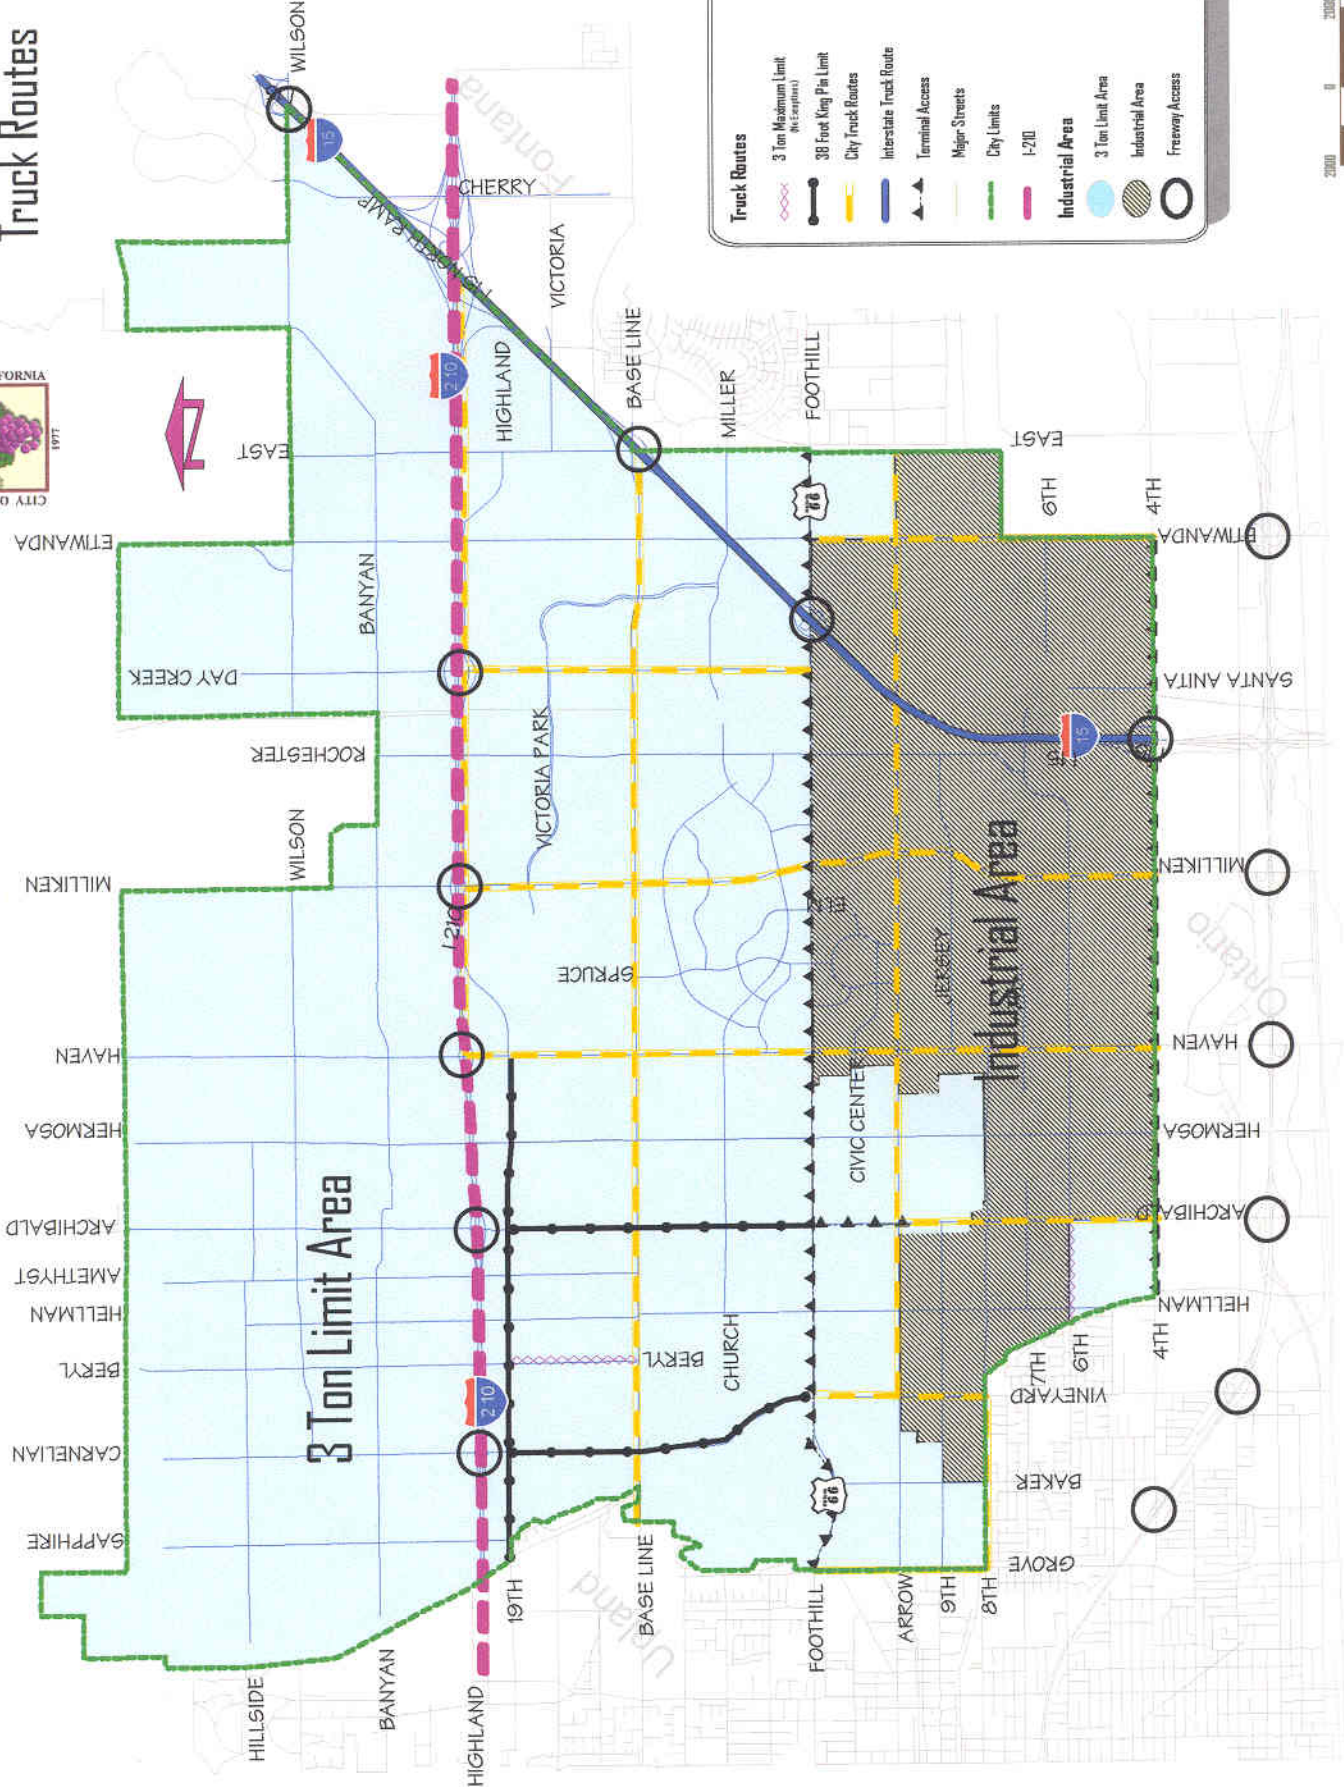

City of Rancho Cucamonga Truck Routes

Truck Routes

- 3 Ton Maximum Limit (No Exception)
- 38 Foot King Pin Limit
- City Truck Routes
- Interstate Truck Route
- Terminal Access
- Major Streets
- City Limits
- I-210
- Industrial Area
- 3 Ton Limit Area
- Industrial Area
- Freeway Access